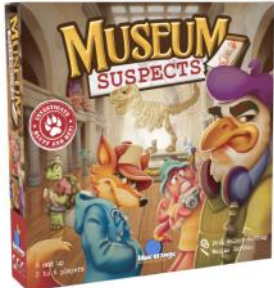

MUSEUM SUSPECTS™
#4192 | $24.50 (c, e)
from 8 years - Adult
FAMILY GAMES

A creative whodunnit game of
wagering clues for the whole family!