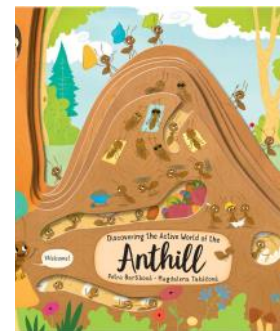

DISCOVERING THE ACTIVE WORLD OF THE ANTHILL
By Petra Bartikova
#2689 | $13.00
from 3 years+
STEAM

Explore the inside of an anthill with this creative die-cut format. 14 pp.