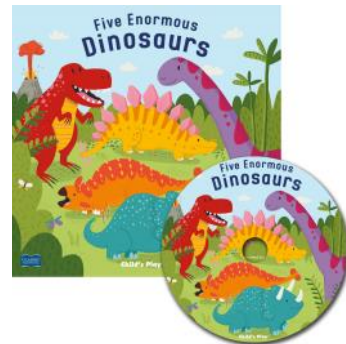

FIVE ENORMOUS DINOSAURS with CD
By Will Bonner
#1669 | $7.00
from 2 years+
STEAM

Counting fun with die cut holes and a bonus CD. 16 pp.