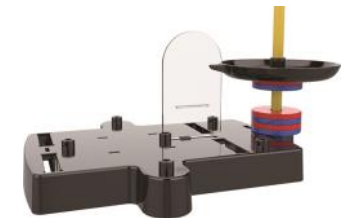

ANTI-GRAVITY MAGNETIC SCIENCE