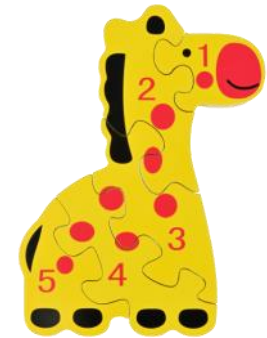

ZOO PUZZLE - Giraffe
#1157 | $15.00 (a, c)
from 2 years+ *dt exclusive*
LOGIC PLAY

Easy-to-hold pieces can be assembled flat or standing upright.