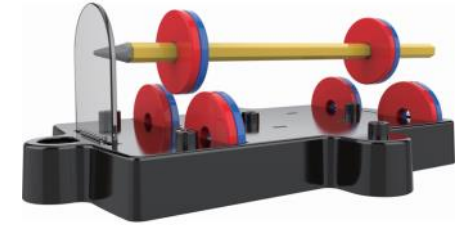

8 years+

ANTI-GRAVITY MAGNETIC SCIENCE
#4162 | $20.00 (a, e) *dt exclusive*
from 8 years+
STEAM

31 piece kit with 7 amazing experiments illustrated on large cards.

WARNING:
This Product Contains Magnets