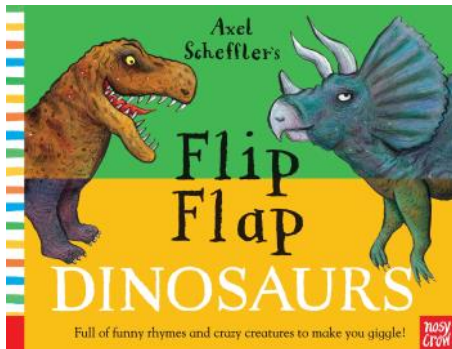

FLIP FLAP DINOSAURS

By Axel Scheffler
#2770 | $13.00
from 3 years+
STEAM

Flip tri-cut pages to create more than 121 possible prehistoric creations. 28 pp.