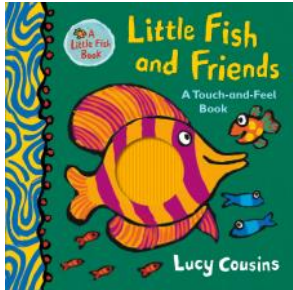

READING COLLECTION

LITTLE FISH AND FRIENDS

By Lucy Cousins
#1493 | $12.00
from birth+
SENSORY PLAY

A touch-and-feel adventure with engaging textures. 14 pp.