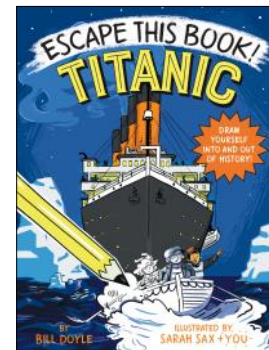

By Martin Handford
#3154 | \$10.00
from 5 years+
LOGIC PLAY

12 of Waldo's most favorite travels with fresh games. Paperback, 32 pp.

MY STICKER PAINTINGS: ANIMALS of the WORLD

By Clorophyl Editions
#3156 | \$10.00
from 6 years+
STEAM

Create stunning mosaic art with 10 geometric designs & stickers. 44 pp.

ESCAPE THIS BOOK! TITANIC

By Bill Doyle
#4206 | \$8.00
from 8 years+
STEAM

Doodle your way to safely in this personalized adventure. 192 pp.