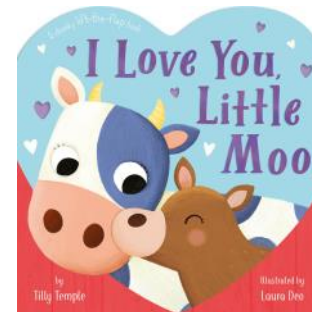

NEW RELEASES

WELCOME, BABY: LOVE YOU, MAMA
By Dubravka Kolanovic
#1022 | \$9.00
from birth+
EMPATHY

Chunky heart-shaped pages with animal mothers and children. 12 pp.

HELLO HEAD TO TOE
By John Townsend
#1026 | \$7.00
from 6 months+
SENSORY PLAY

Learn body parts with high contrast designs for developing eyesight. 12 pp.

I LOVE YOU, LITTLE MOO
By Tilly Temple
#1030 | \$10.00
from 2 years+
EMPATHY

Lift chunky flaps to see interaction of baby farm animals & parents. 10 pp.