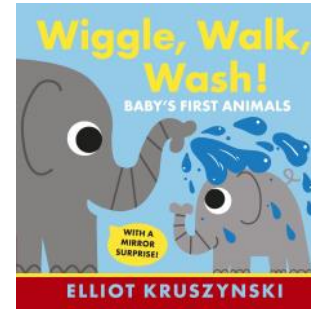

Contact a Play Advisor to schedule an in-home or online party! You & your guests will learn more about DT products and YOU can earn FREE TOYS!

READING COLLECTION

CHANGE-THE-STORY BOOKS

By Nick Sharratt
\$20.00 each (d, f) *dt exclusive*
 from 4 years+
 IMAGINARY PLAY

Press-out pictures to customize your own fairy-tale adventure.

#2054 **ONCE UPON A TIME** 17 pp.
 #2277 **AHOY, PIRATE PETE** 15 pp.

WIGGLE, WALK, WASH!
 By Elliot Kruszynski
#1162 | \$9.00
 from birth+