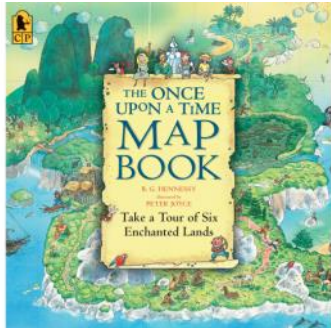

DINO YOGA

By Lorena Pajalunga
#2778 | \$18.00
from 4 years+
WELLNESS

Easy-to-follow instructions for basic yoga poses & mindfulness. 40 pp.

OUR SOLAR SYSTEM

By Arthur John L'Hommedieu
#3409 | \$15.00
5 years - Teen
STEAM

Innovative expandable die-cut format with interactive tour of our planets. 14 pp.

AMAZING ORIGAMI FOR KIDS

By Rita Foelker
#3170 | \$20.00
from 6 years+
STEAM

Easy-to-follow instructions & origami paper for 20 creative designs. 160 pp.

READING COLLECTION

THE ONCE UPON A TIME MAP BOOK
 By Barbara G. Hennessey
#3525 | \$10.00
 from 6 years+
 LOGIC PLAY

Search for hidden treasures in 6 favorite fairy tales with detailed maps. 16 pp.

THE BODY BOOK
 By Hannah Alice
#3002 | \$15.00
 from 7 years+
 STEAM