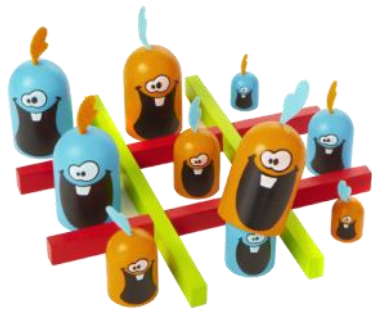

GOBLET GOBBLERS™
#3006 | $27.50 (c, e)
from 5 years+
FAMILY GAMES

Cover up smaller Gobblers in a fun Tic-Tac-Toe style game