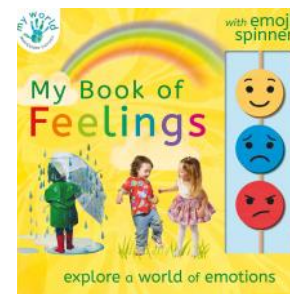

MY BOOK OF FEELINGS
By Nicola Edwards
#1034 | $17.00
from 3 years+
EMPATHY

Explore a range of emotive topics with wooden spinning emoji's & mirror. 16 pp.