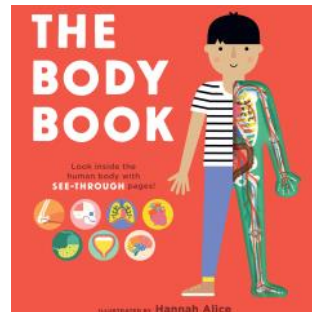

THE BODY BOOK
By Hannah Alice
#3002 | $15.00
from 7 years+
STEAM

Fantastic first look at anatomy with diagrams of the 7 systems. 16 pp.