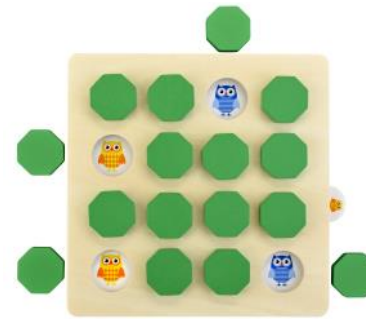

MEMORY MOVES

#1301 | $31.50 (b, c, d)

from 2 years+ *dt exclusive*

LOGIC PLAY

Wood matching game with 12 progressive challenges on 2-sided pattern cards.