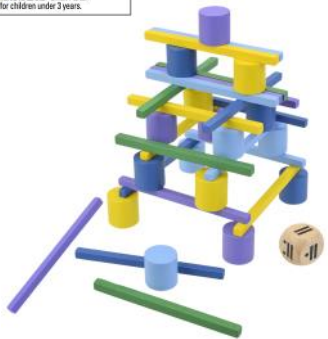

PACK & PLAY Stacking Challenge
#2231 | $16.00 (c)
from 5 years+
FAMILY GAMES

Mini-sized stacking game with canvas storage bag.